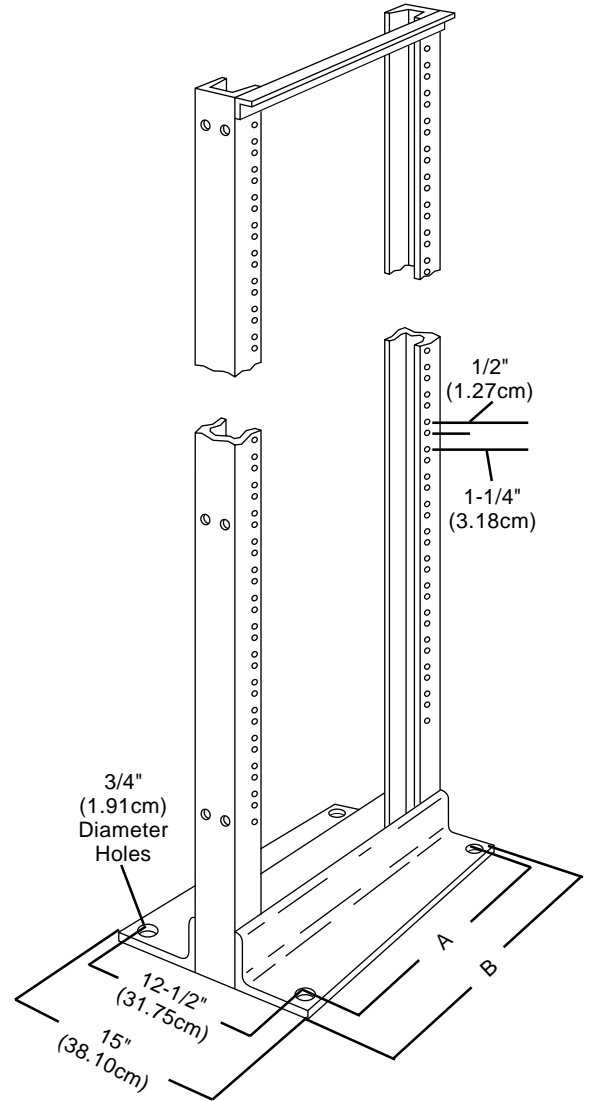

Relay Racks and Box Framework Assemblies

Relay Racks

Relay Racks			
Rack Height	Usable Space	No. of 1-3/4" (4.45cm) Mounting Spaces	Part Number
19" (48.26cm) Relay Racks			
4'-4" (1.32m)	45-1/2" (1.15.57cm)	26	412201400
6'-6" (1.98m)	71-3/4" (182.25cm)	41	412404300
7'-0" (2.13m)	78-3/4" (20.03cm)	45	412400800
7'-6" (2.29m)	84" (213.36cm)	48	412400900
8'-0" (2.44m)	89-1/4" (226.70cm)	51	412501400
8'-8" (2.64m)	98" (248.92cm)	56	412500500
9'-0" (2.74m)	101-1/2" (257.81cm)	58	412600500
9'-6" (2.90m)	106-3/4" (271.15cm)	61	412702200
10'-6" (3.20m)	120-3/4" (306.71cm)	69	412701600
11'-6" (3.51m)	131-1/4" (333.38cm)	75	412700100
11'-8" (3.56m)	134-3/4" (342.27cm)	77	412701200
23" (58.42cm) Relay Racks			
4'-4" (1.32m)	45-1/2" (115.57cm)	26	412201500
6'-6" (1.98m)	71-3/4" (182.25cm)	41	412404400
7'-0" (2.13m)	78-3/4" (20.03cm)	45	412401000
7'-6" (2.29m)	84" (213.36cm)	48	412401100
8'-0" (2.44m)	89-1/4" (226.70cm)	51	412500700
8'-8" (2.64m)	98" (248.92cm)	56	412500600
9'-0" (2.74m)	101-1/2" (257.81cm)	58	412600600
10'-6" (3.20m)	120-3/4" (306.71cm)	69	412701700
11'-6" (3.51m)	131-1/4" (333.38cm)	75	412700200
11'-8" (3.56m)	134-3/4" (342.27cm)	77	412701300
All Relay Racks are Equipped with a 1" (2.54cm) x 2" (5.08cm) top angle			
23" (58.42cm) Seismic Relay Racks			
27-1/2" (69.85cm)	24-1/2" (62.23cm)	14	377332000
39-1/8" (99.38cm)	36-3/4" (93.35cm)	21	377332500
7'-0" (2.13m)	77" (195.58cm)	44	377331900
7'-0" (2.13m)	78-3/4" (200.03cm)	45	377331700

Rack Size	Base Dimensions	
	A	B
19" (48.26cm)	16-1/8" (40.96cm)	20-3/8" (51.75cm)
23" (58.42cm)	20-1/8" (51.12cm)	24-3/8" (61.91cm)

Notes:
 1. Relay racks are self supporting, channel-type, having standard 1- 3/4" (4.45cm) multiple vertical mounting centers front and rear.
 2. Panel horizontal mounting centers: 19" (48.25cm) racks - 18-5/16" (46.51cm); 23" (58.42cm) racks - 22-5/16 (56.67cm).