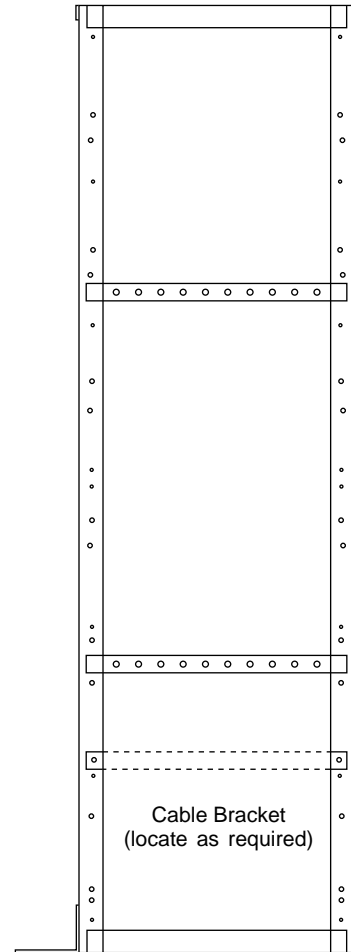

Side

www.marconi.com/power

Marconi Communications

1122 F Street
Lorain, OH 44052
800-800-1280
Fax: 440-246-4876

© 2000 Marconi Communications Inc.
Printed in the USA. All rights reserved. Any unauthorized
reproduction or transmission without the prior consent of
Marconi Communications Inc. is prohibited.