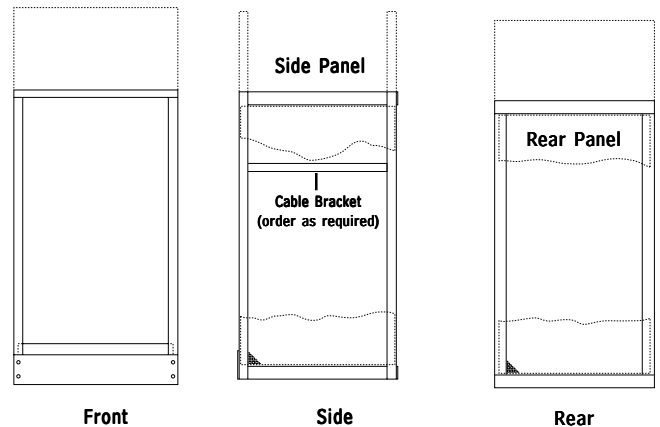

How to Order

1. Specify part number (determined by height, width and depth) of box framework assembly.
2. Specify part number of accessories per table as required.