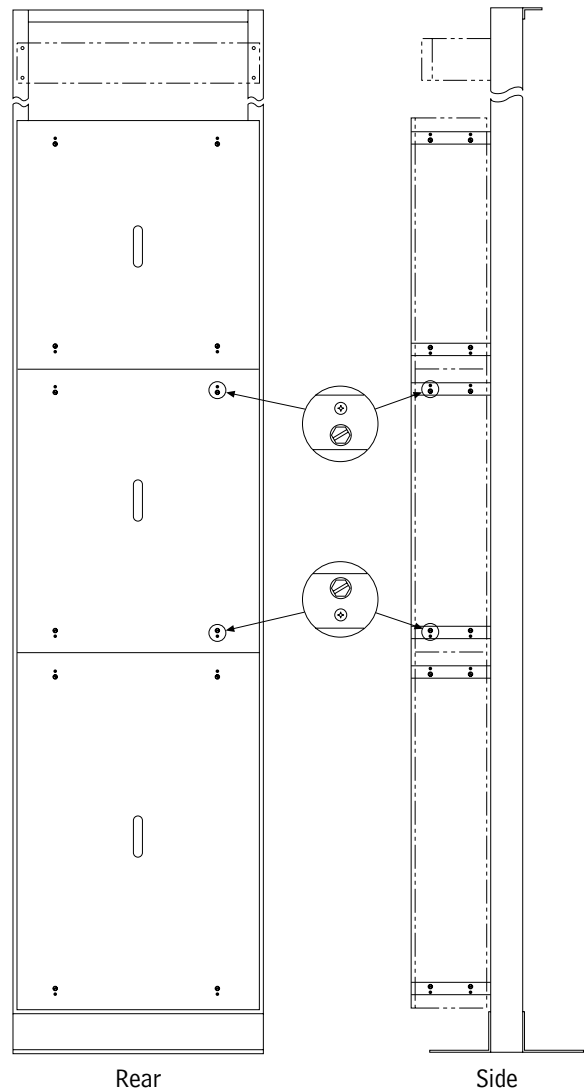

Relay Racks and Box Framework Assemblies

Relay Rack Rear and Side Covers

RELAY RACK REAR & SIDE COVERS				
RACK WIDTH	COVER HEIGHT	MOUNTING SPACES	REAR COVER ASSEMBLY PART NO.	OPTIONAL SIDE COVERS SPEC ONE PER SIDE
19" (48.26cm)	24-1/2" (62.23cm)	14	414100900	384841600
	29-3/4" (75.57cm)	17	414101000	384841700
	35" (88.90cm)	20	414101100	384841800
23" (58.42cm)	12-1/4" (31.12cm)	7	414104800	384853300
	24-1/2" (62.23cm)	14	414101200	384841600
	29-3/4" (75.57cm)	17	414101300	384841700
	35" (88.90cm)	20	414101400	384841800

RELAY RACK EXTENSION KITS			
HEIGHT	MOUNTING SPACES	COLOR	PART NO.
12"	6	Off - white	500931
12"	6	Grey	500932
24"	12	Off - white	500933
24"	12	Grey	500934

Application Notes

1. Rear relay rack cover assembly includes a clear Lexan® cover, associated brackets and 12-24 thread forming machine screws.
2. Optional clear Lexan side covers can be specified for additional protection.
3. Relay rack extension kits should not be static loaded beyond 100 lbs.

How to Order

1. Determine relay rack width and required cover height. Specify quantity required.
2. Specify rear cover assembly by part number.
3. Side covers - specify quantity required by part number, one per side.
4. When a relay rack power system is ordered, order (1) part number 710000000 for rack equipped with necessary rear and side covers (for systems assembled by Marconi only.) All ship-loose parts must be ordered individually.